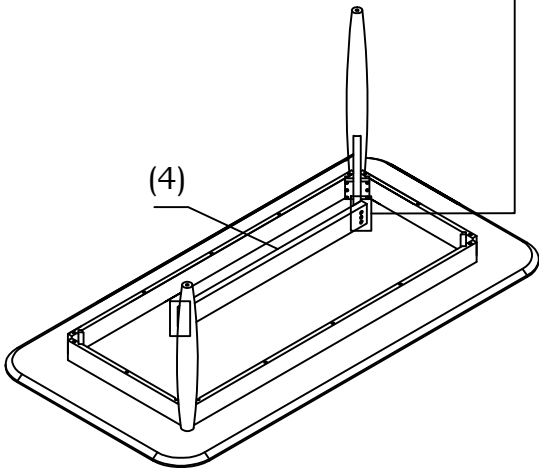

ITEM NAME/NOM D'ITEM: SILEA RECTANGULAR DINING TABLE

ITEM #/NO. ITEM: 110506

PARTS LIST/LISTE DES PIÈCES

(1)	(2)	(5)
<p>x1</p>	<p>RIGHT(R) x2</p>	<p>A. M6 x 30MM(BLK) x8</p> <p>B. M8 x 80MM x8</p> <p>C. 1/4 (BLK) x8</p> <p>D. 5/16 x8</p> <p>E. 5/16 x8</p> <p>F. DIA 10 x 30MM x4</p> <p>G. M4 x1</p> <p>H. M5 x1</p>
(3)	(4)	
<p>LEFT(L) x2</p>	<p>BOTTOM x1</p>	

ASSEMBLY INSTRUCTIONS/INSTRUCTIONS D'ASSEMBLAGE

III.

IV.

V.

Assembled

Please use the attached adjustable footglides to level the table on an uneven surface.