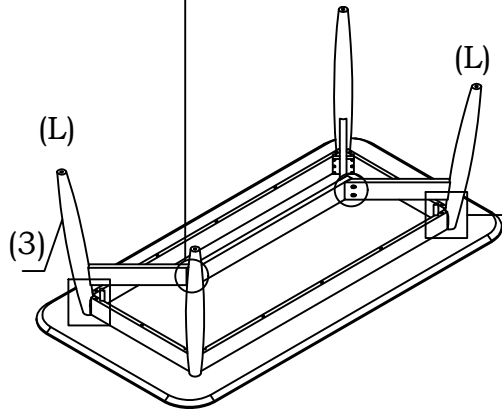

ITEM NAME/NOM D'ITEM: SILEA RECTANGULAR DINING TABLE

ITEM #/NO. ITEM: 110506

PARTS LIST/LISTE DES PIÈCES

(1)	(2)	(5)
<p>x1</p>	<p>RIGHT(R) x2</p>	<p>A. M6 x 30MM(BLK) x8</p> <p>B. M8 x 80MM x8</p> <p>C. 1/4 (BLK) x8</p> <p>D. 5/16 x8</p> <p>E. 5/16 x8</p> <p>F. DIA 10 x 30MM x4</p> <p>G. M4 x1</p> <p>H. M5 x1</p>
(3)	(4)	
<p>LEFT(L) x2</p>	<p>BOTTOM x1</p>	

ASSEMBLY INSTRUCTIONS/INSTRUCTIONS D'ASSEMBLAGE

III.

IV.

V.

Assembled

Please use the attached adjustable footglides to level the table on an uneven surface.