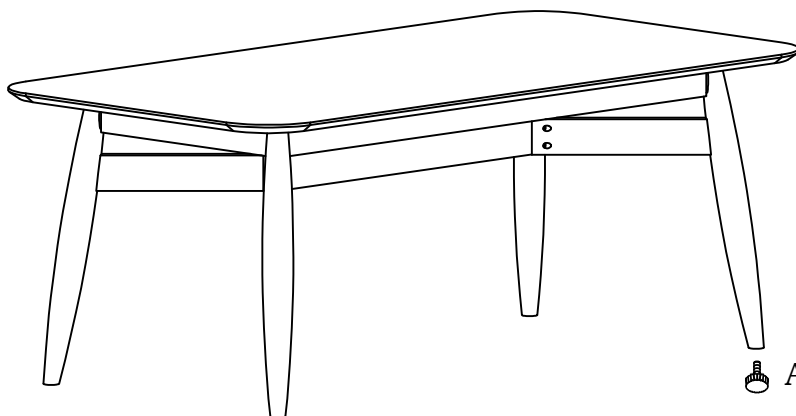

ITEM NAME/NOM D'ITEM: SILEA RECTANGULAR DINING TABLE

ITEM #/NO. ITEM: 110506

PARTS LIST/LISTE DES PIÈCES

(1)	(2)	(5)
<p>x1</p>	<p>RIGHT(R) x2</p>	<p>A. M6 x 30MM(BLK) x8</p> <p>B. M8 x 80MM x8</p> <p>C. 1/4 (BLK) x8</p> <p>D. 5/16 x8</p> <p>E. 5/16 x8</p> <p>F. DIA 10 x 30MM x4</p> <p>G. M4 x1</p> <p>H. M5 x1</p>
(3)	(4)	
<p>LEFT(L) x2</p>	<p>BOTTOM x1</p>	

ASSEMBLY INSTRUCTIONS/INSTRUCTIONS D'ASSEMBLAGE

III.

IV.

V.

Assembled

Please use the attached adjustable footglides to level the table on an uneven surface.