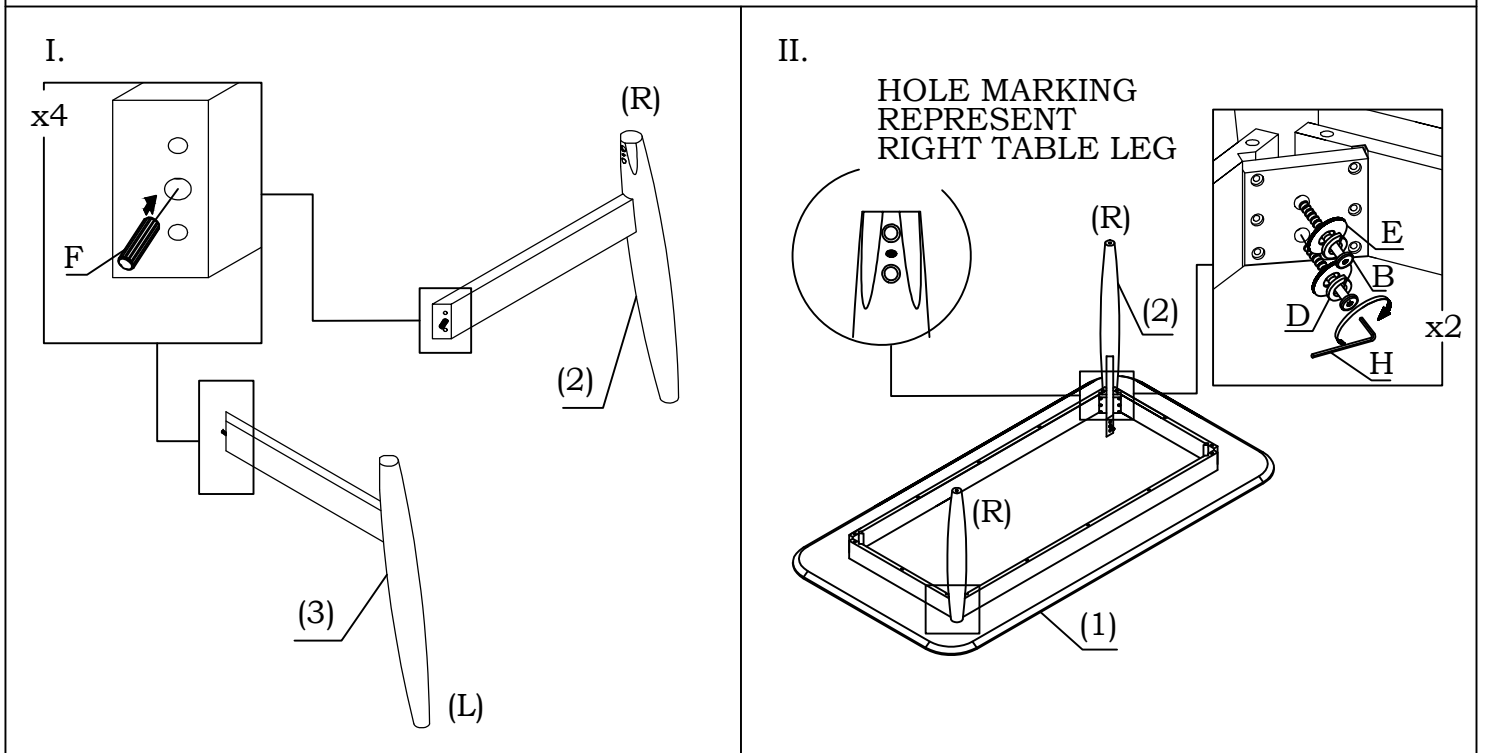

ITEM NAME/NOM D'ITEM: SILEA RECTANGULAR DINING TABLE

ITEM #/NO. ITEM: 110506

PARTS LIST/LISTE DES PIÈCES

(1)	(2)	(5)
<p>x1</p>	<p>RIGHT(R) x2</p>	<p>A. M6 x 30MM(BLK) x8</p> <p>B. M8 x 80MM x8</p> <p>C. 1/4 (BLK) x8</p> <p>D. 5/16 x8</p> <p>E. 5/16 x8</p> <p>F. DIA 10 x 30MM x4</p> <p>G. M4 x1</p> <p>H. M5 x1</p>
(3)	(4)	
<p>LEFT(L) x2</p>	<p>BOTTOM x1</p>	

ASSEMBLY INSTRUCTIONS/INSTRUCTIONS D'ASSEMBLAGE

III.

IV.

V.

Assembled

Please use the attached adjustable footglides to level the table on an uneven surface.