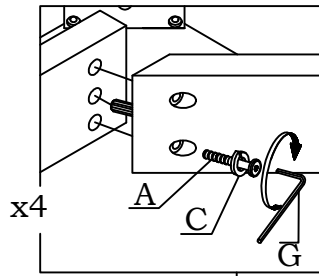

ITEM NAME/NOM D'ITEM: SILEA RECTANGULAR DINING TABLE

ITEM #/NO. ITEM: 110506

PARTS LIST/LISTE DES PIÈCES

(1)	(2)	(5)
<p>x1</p>	<p>RIGHT(R) x2</p>	<p>A. M6 x 30MM(BLK) x8</p> <p>B. M8 x 80MM x8</p> <p>C. 1/4 (BLK) x8</p> <p>D. 5/16 x8</p> <p>E. 5/16 x8</p> <p>F. DIA 10 x 30MM x4</p> <p>G. M4 x1</p> <p>H. M5 x1</p>
(3)	(4)	
<p>LEFT(L) x2</p>	<p>BOTTOM x1</p>	

ASSEMBLY INSTRUCTIONS/INSTRUCTIONS D'ASSEMBLAGE

III.

IV.

V.

Assembled

Please use the attached adjustable footglides to level the table on an uneven surface.