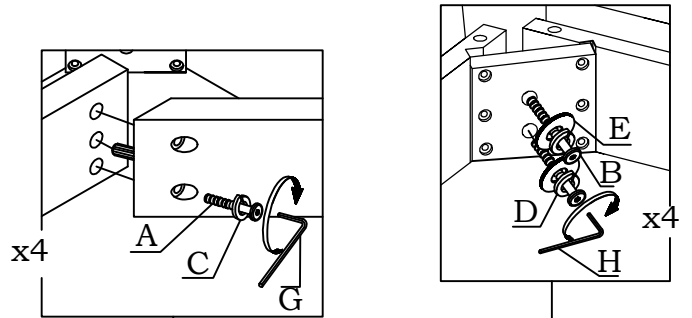

ITEM NAME/NOM D'ITEM: SILEA RECTANGULAR DINING TABLE

ITEM #/NO. ITEM: 110506

PARTS LIST/LISTE DES PIÈCES

(1)	(2)	(5)
<p>x1</p>	<p>RIGHT(R) x2</p>	<p>A. M6 x 30MM(BLK) x8</p> <p>B. M8 x 80MM x8</p> <p>C. 1/4 (BLK) x8</p> <p>D. 5/16 x8</p> <p>E. 5/16 x8</p> <p>F. DIA 10 x 30MM x4</p> <p>G. M4 x1</p> <p>H. M5 x1</p>
(3)	(4)	
<p>LEFT(L) x2</p>	<p>BOTTOM x1</p>	

ASSEMBLY INSTRUCTIONS/INSTRUCTIONS D'ASSEMBLAGE

III.

IV.

V.

Assembled

Please use the attached adjustable footglides to level the table on an uneven surface.