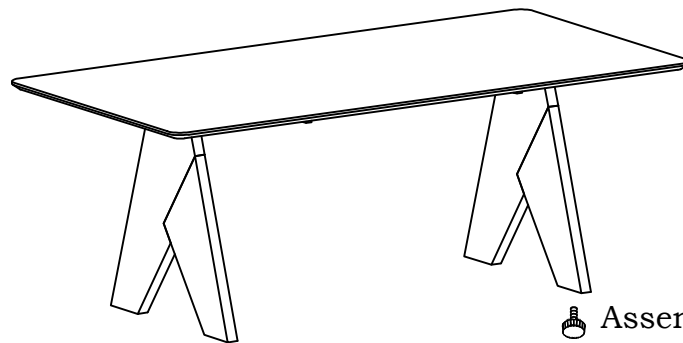

## PARTS LIST/LISTE DES PIÈCES

(1)	(2)	(5)
 x1	 x2	<p>A.  M6 x 30MM x16</p> <p>B.  M6 x 35MM x2</p> <p>C.  M6 x 50MM x2</p> <p>D.  M6 x 80MM x2</p>
(3)	(4)	
 x1	 x2	<p>E.  1/4 x22</p> <p>F.  M5 x 32MM x8</p> <p>G.  DIA 12 x 40MM x2</p> <p>H.  M4 x1</p>

## ASSEMBLY INSTRUCTIONS/INSTRUCTIONS D'ASSEMBLAGE

III.

IV.

V.

VI.

VII.

 Assembled

Please use the attached adjustable footglides to level the table on an uneven surface.