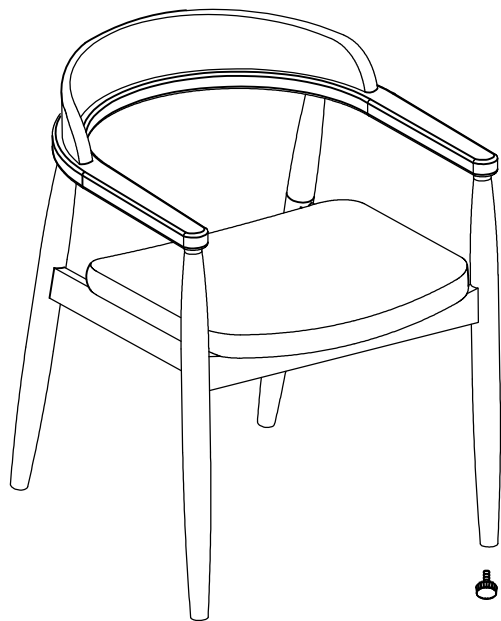

ITEM NAME/NOM D'ITEM: GOKA DINING CHAIR
ITEM #/NO. ITEM: 110497

PARTS LIST/LISTE DES PIÈCES

(1)	(2)	(4)
 x1	 x1	A.  M6 x 40MM x4 B.  1/4 x4 C.  8 x 30MM x4 D.  8 x 25MM x2 E.  5 x 32MM x6 F.  M4 x1
(3)		
 x1		

ASSEMBLY INSTRUCTIONS/INSTRUCTIONS D'ASSEMBLAGE

I.

II.

III.

IV.

 Assembled

Please use the attached adjustable footglides to level the chair on an uneven surface.