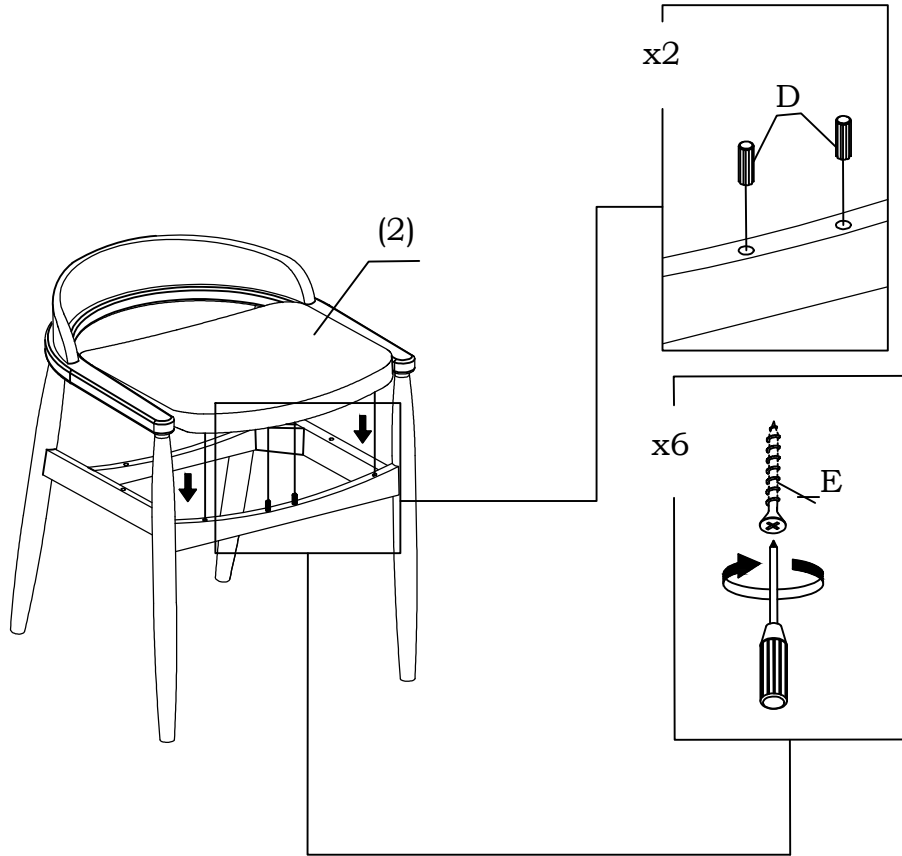

ITEM NAME/NOM D'ITEM: GOKA DINING CHAIR
ITEM #/NO. ITEM: 110497

PARTS LIST/LISTE DES PIÈCES

(1)	(2)	(4)
 x1	 x1	A.  M6 x 40MM x4 B.  1/4 x4 C.  8 x 30MM x4 D.  8 x 25MM x2 E.  5 x 32MM x6 F.  M4 x1
(3)		
 x1		

ASSEMBLY INSTRUCTIONS/INSTRUCTIONS D'ASSEMBLAGE

I.

II.

III.

IV.

 Assembled

Please use the attached adjustable footglides to level the chair on an uneven surface.